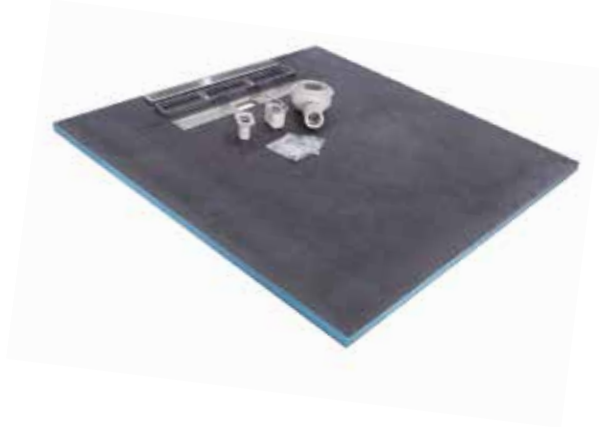

WET ROOM FORMERS

Our wet room former kit consists of strong, but lightweight, shower tray and drainage system. Both components are coordinated with each other and form one unit, creating a level access showering system.

Our wet room kits are ideal for all modern, tiled, wet room areas. These kits create a level access shower. This eliminates the step up into the shower, creating a walk-in shower, ideal for individuals with disabilities or mobility issues.

CENTRE DRAIN WET ROOM FORMERS

Code	Description	Retail Inc VAT
CTSL129CD	1200 x 900 x 20mm Centre Drain Shower Lay	€305.00
CTSL1212CD	1200 x 1200 x 20mm Center Drain Shower Lay	€385.00
JA74	Centre Shower Drain Trap	€105.00

LINEAR DRAIN WET ROOM FORMERS

Code	Description	Retail Inc VAT
LTSL129LD	1200 x 900x 30mm Linear Drain Shower Lay	€465.00
LTSL1212LD	1200 x 1200 x 30mm Linear Drain Shower Lay	€540.00
JA74L	Linear Shower Drain Trap	€105.00
JA74LV	Tile In Shower Grate	€120.00

EXTRAS

Code	Description	Retail Inc VAT
INOX	Inox Grid Chrome	€50.00
POLAR	Polar Lacquered Grid	€75.00
LAQGID	Light Anthracite Lacquered Grid	€75.00
BQGID	Black Grid	€75.00
POP3/S	CM2 Panel Sand Polar 80x180 Wall Panel	€690.00